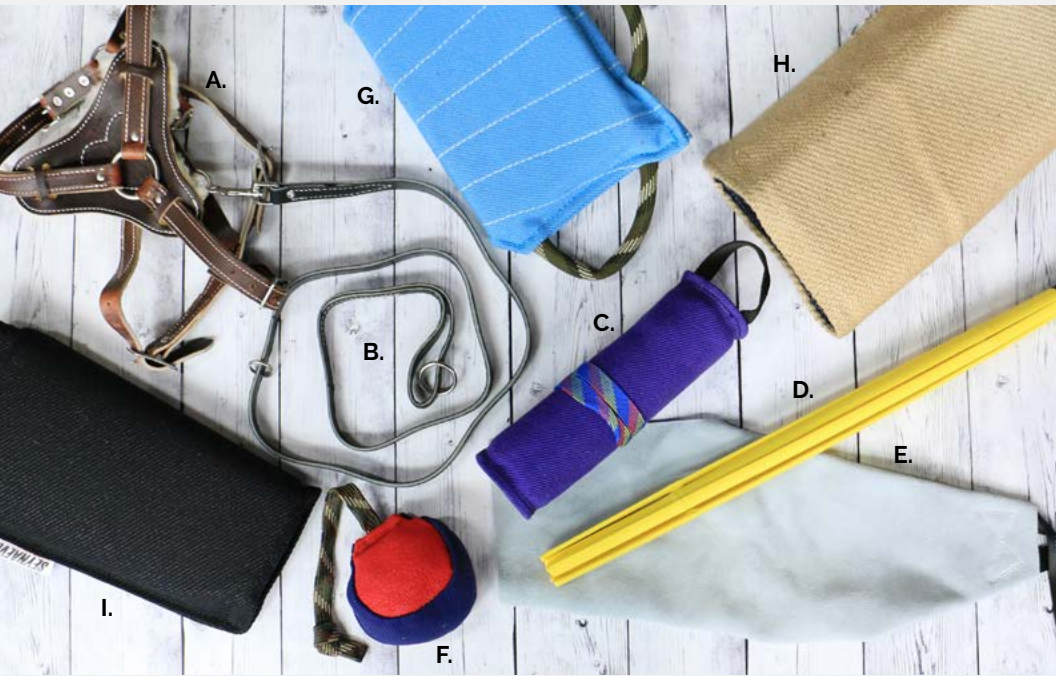

BITE WORK

PROTECTION EQUIPMENT FOR WORKING AND SPORT DOGS

Shop all K9 Police supplies: LEERBURG.COM/TACTICAL/INDEX.HTM

A. Protection Sport Harnesses

Shop all: LEERBURG.COM/PROTECT-HARNESSES.HTM

[B. 3/4" K9 Dual Purpose Leather Leash](#)

The Leather Dual Purpose K9 leash is a multipurpose product, which can service dog handlers in various settings: Standard, Rescue, Martingale, & Dominant Dog.

[LSH0001021](#) $40.50

[C. Round Pillow](#)

These pillows are made with a leather layer underneath the synthetic material, making them extra resistant to bite marks. Your dog will have a hard time puncturing this pillow!

[BW0067004](#) $42.50 - $55.00

[D. Coated Bamboo Clatter Stick](#)

The Leerburg Bamboo Clatter Stick is handmade and approximately 28" long. It has been split lengthwise several times. All knobs and sharp edges are knocked off.

[BW0003001](#) $35.00

[E. Leather Bite Rag](#)

The leather on this bite rag is strong and durable. Our bite rag is not comparable to other less expensive bite rags because ours is a higher quality, heavy-duty leather. Handmade in the USA.

[TOY0001007](#) $33.50 - $60.30

[F. Ball Tug](#)

The Ball Tug is made of bite-suit material and can be used for motivation, play, and rewarding obedience behaviors.

[TOY0067001](#) $16.00 - $20.00

[G. Bite Wedges](#)

Shop all: LEERBURG.COM/BITEBARS.HTM

[H. Leg Sleeves](#)

Shop all: LEERBURG.COM/LEGSLEEVE.HTM

[I. Arm Sleeves](#)

Shop all: LEERBURG.COM/BITESLEEVE.HTM

POLICE K9 AND WORKING DOG COURSES

UNIVERSITY.LEERBURG.COM/CATALOG/VIEWCATEGORY/CATID/4