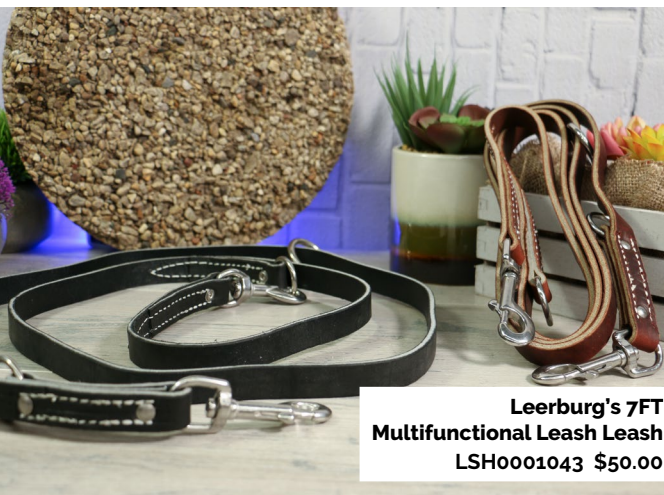

Shop All Collars:
LEERBURG.COM/COLLARS.PHP

FOLLOW, LIKE, & TAG US!

LEERBURG LEASHES

Shop all leerburg leashes at:
LEERBURG.COM/LEASHES.HTM

We have 62 Styles of Leashes!

3/4 inch Leather Leash with Handle
LSH0001001
\$31.00 - \$35.00

3/4 inch BioThane Leash with Handle
LSH0001026
\$19.75 - \$26.75

1/2 inch Textured Super Grip BioThane Long Line
LSH0001034
\$26.00 - \$54.00

3/8 inch Lightweight Biothane Leash
LSH0001054
\$21.00

Leerburg's Dominant Dog Slip Lead
LSH0005005
\$19.50

3/8 inch Leather Drag Leash - No Handle
LSH0001006
\$18.00 - \$24.00

6 inch Leather Pull Tab
LSH0001016
\$15.00

Prong Collar Leash Adapter
LSH0001013
\$30.99

Leerburg's 7FT Multifunctional Leash Leash
LSH0001043 \$50.00