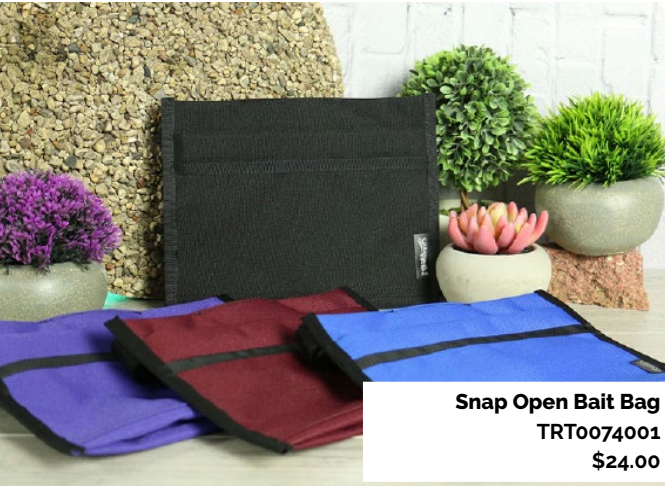

Stella & Chewy's Crav'n Bac'n Bites
TRT0229001
\$9.99

Vital Essentials Freeze Dried Nibbles
DF0163004
\$38.75

Steve's Real Food Freeze Dried Nuggets
DF0162002
\$41.25

Snap Open Bait Bag
TRT0074001
\$24.00