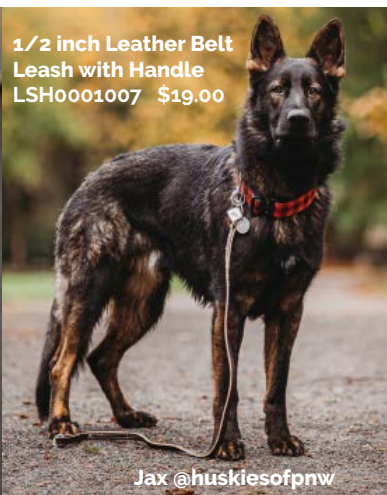

Herm Sprenger Prong Collar Leash Kit
KIT0003015BLK $73.60 - $116.61

1/2 inch Leather Belt Leash with Handle
LSH0001007 $19.00

Jax @huskiesofpnw

LEASH REACTIVITY WITH TYLER MUTO

DVD $70 • STREAMING VIDEO $65 • ONLINE COURSE $65
UNIVERSITY.LEERBURG.COM/CATALOG/VIEWCOURSE/CID/15