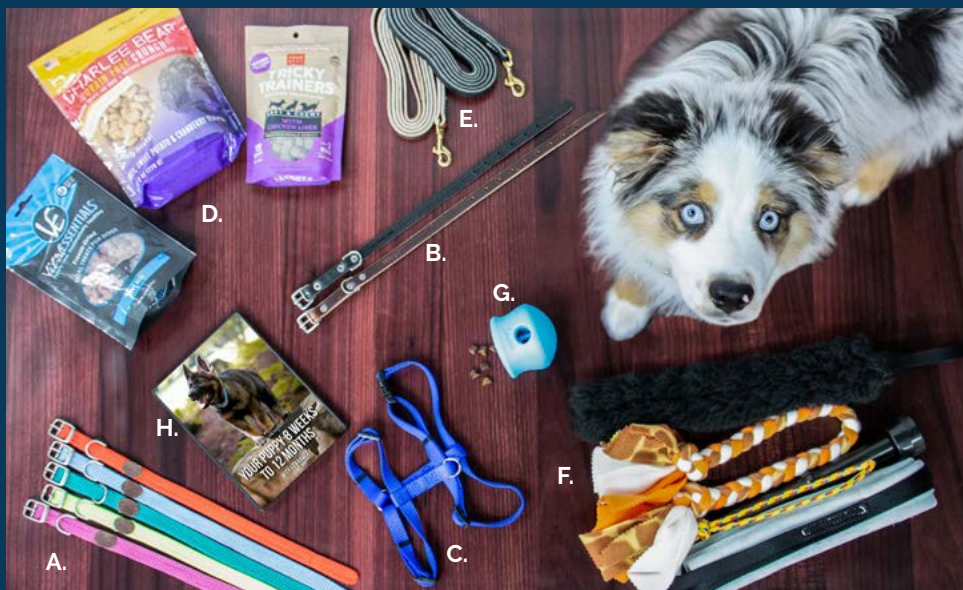

[CLR0007001](#) $7.50

B. 1/2" Puppy Collar

These flat Latigo leather dog collars are very soft and supple and handcrafted in the US.

[CLR0001003](#) $7.50 - $8.50

C. Adjustable V Neck Nylon Harness

The Nylon Adjustable Harness is available in four different sizes to fit most dogs. The high quality nylon is thick and strong and is specially processed to prevent fraying.

[HNV0105001](#) $8.99 - $15.99

D. Training Treats

Start training with these popular training treats!

Shop all: LEERBURG.COM/TRAININGTREAT.HTM

E. 3/8" Puppy Leash with Brass Snap

Our puppy leashes are lightweight and are 3/8" wide. They are handmade by the Amish from Latigo leather and high quality brass hardware.

[LSH0001003B](#) $25.00 - $27.00

F. Puppy Tug Set

This tug set includes: Flat Furry Tug, Small Braided Fleece Tug, Rubber Puppy Tug, and Leather Bite Rag

[TOY0003005](#) $65.99

Shop all: LEERBURG.COM/PUPPYTOY.HTM

G. Toppl Treat Toy

The Topple traps treats with its inner ridges and tips over to keep dogs entertained and challenged. Interlockable two sizes (sold separately). Perfect for smaller dogs, bigger dogs, and clever dogs.

[TOY0032003](#) $18.50 - $22.25

H. Puppy Training

Start training early with these popular puppy training titles: Your Puppy 8 Weeks to 12 Months, Raising Your Puppy, Housebreaking 101 and more!

Shop all: LEERBURG.COM/PUPPYDVDS.HTM

In the Photo: Gus

HAVE A TRAINING OR EQUIPMENT QUESTION? ASK CINDY VIA
OUR CONTACT PORTAL ON OUR WEBSITE!

LEERBURG.COM/NEWCONTACT.PHP