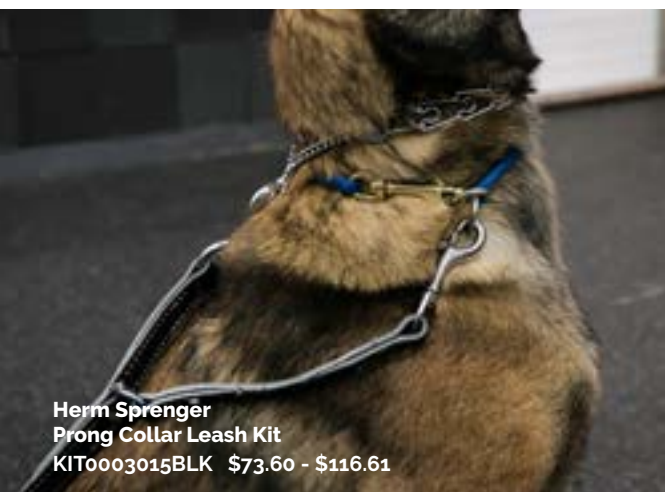

Leerburg's Bungee Collar
CLR0001010 \$25.00

Keeper Collar Hidden Prong
CLR0152007 \$65.00 - \$75.00

**SUBSCRIBE TO OUR NEWSLETTER
FOR EARLY ACCESS TO SALES & MORE!**

LEERBURG.COM/NEWSLETTER.HTM

LEERBURG LEASHES

Shop all leerburg leashes at:
leerburg.com/leashes.htm

3/4 inch Leather Leash with Handle
LSH0001001
\$31.00 - \$47.00

3/8 inch Lightweight Multi-Purpose Leash
LSH0001028
\$19.99 - \$24.99

3/4 inch BioThane Leash with Handle
LSH0001026
\$19.75 - \$26.75

3/4 inch BioThane Prong Collar Leash with Handle
LSH0001025
\$24.49 - \$31.49

1/2 inch Flat Super Grip BioThane Long Line
LSH0001033
\$35.00

Traffic Lead with Handle
LSH0001014
\$26.00

Leerburg's Dominant Dog Slip Lead
LSH0005005
\$19.50

3/8 inch Leather Drag Leash - No Handle
LSH0001006
\$18.00 - \$24.00

6 inch Leerburg Leather Pull Tab
LSH0001016
\$15.00

Prong Collar Leash Adapter
LSH0001013
\$30.99

Herm Sprenger Prong Collar Leash Kit
KIT0003015BLK \$73.60 - \$116.61