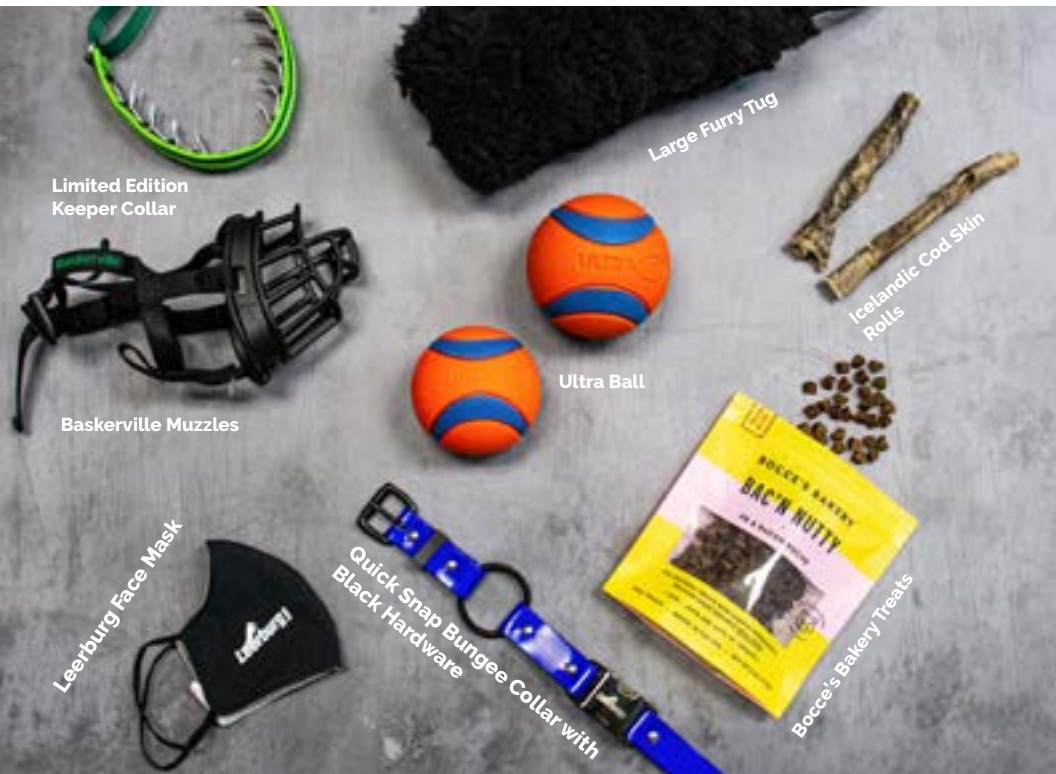

The puppy bite pillow is used with young dogs whose mouths are not large enough to bite the larger bite pillows that we sell.

[BW0217007](#) \$28.50

E. Seynaeve Level 1 Synthetic Puppy Arm Sleeve

This is the first soft arm to use with your puppy and can be done at the same time as tug training or when you are using a Bite Rag. We have used this sleeve on our puppies as young as 6 weeks old. Of course you need to take into account that pups this young are only babies.

[BW0008018](#) \$60

F. Harnesses & Vests

Shop all: leerburg.com/tactical/harnessesvests.htm

F. Tracking Gear

Shop all: leerburg.com/tactical/tracking.htm

LEERBURG NEW PRODUCTS

Shop new products at: leerburg.com/new.htm

Limited Edition
Keeper Collar

Large Furry Tug

Icelandic Cod Skin
Rolls

Baskerville Muzzles

Ultra Ball

Leerburg Face Mask

Quick Snap Bungee Collar with
Black Hardware

Bocce's Bakery Treats