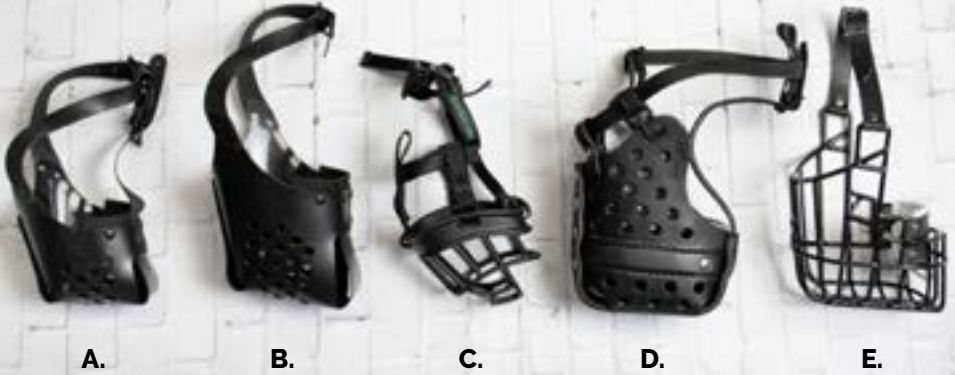

PUPPY EQUIPMENT

Shop all puppy supplies at:
leerburg.com/newpupequip.htm

A. Comfort Flex Limited Slip Collar

This easily adjustable, lightly padded nylon collar goes on loose, easily slipping over the dogs head. Reflective taping makes this collar easy to see in low light situations. Machine washable, line dry.