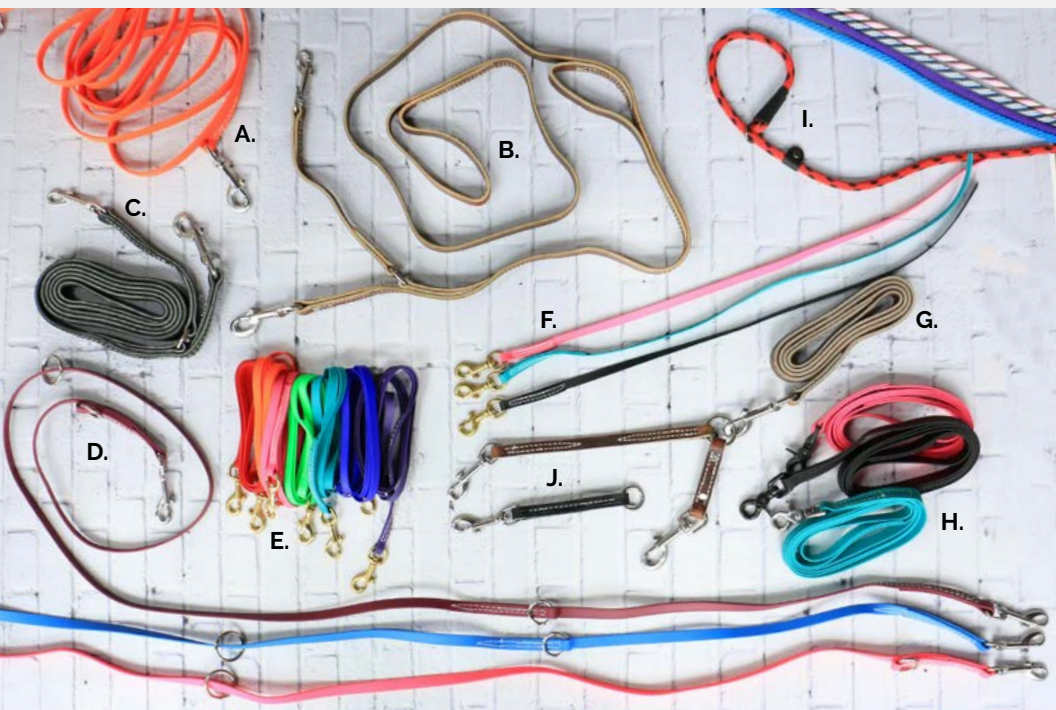

[CLR0005001](#) \$14.50 - \$18.50

H. Biothane Quick Snap Collar

This 3/4" wide Amish handcrafted Biothane collar made with high-quality Leerburg Quick Snap Gunmetal Black buckle.

[CLR0001016](#) \$17.00

In the Photo: Bonnie

FOLLOW, LIKE, & TAG US!

LEASHES

Shop all leerburg leashes at: LEERBURG.COM/LEASHES.HTM

LEASH SKILLS with Michael Ellis

DVD \$50 • STREAMING VIDEO \$45 • SELF-STUDY ONLINE COURSE \$50

UNIVERSITY.LEERBURG.COM/CATALOG/VIEWCOURSE/CID/89